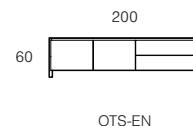

Drawer (Large)