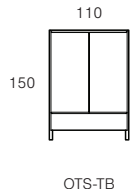

Storage & Beds

Sideboard

Drawer (Regular)

Tallboy

Console

Entertainment

Drawer (Large)

Night Table (Single Drawer)

Shelving (Low)

Large (220L): OTS-SL220

Shelving (Regular)

Large (220L): OTS-SR220

Bed

*King (189W): OTB-K
Queen (159W): OTB-Q
King Single (112W): OTB-S

Technical

Discover Kett at
kettfurniture.com.au

King: (183W x 203L)
Queen: (153W x 203L)
King Single: (106W x 203L)

Materials

Storage: Legs, outer frame & top constructed from solid Oak. Doors, drawers & shelving veneered to match.

*Porcelain top optional on Sideboard, Console, Entertainment and Night Tables.