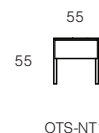

Storage & Beds

Sideboard

Drawer (Regular)

Tallboy

Console

Entertainment

Drawer (Large)

Night Table (Single Drawer)

Shelving (Low)

Large (220L): OTS-SL220

Shelving (Regular)

Large (220L): OTS-SR220

Bed

*King (189W): OTB-K
Queen (159W): OTB-Q
King Single (112W): OTB-S

Technical

Discover Kett at
kettfurniture.com.au