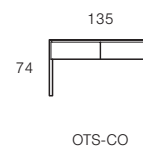

Storage & Beds

Sideboard

Drawer (Regular)

Tallboy

Console

Entertainment

Drawer (Large)

Night Table (Single Drawer)

Shelving (Low)

Large (220L): OTS-SL220

Shelving (Regular)

Large (220L): OTS-SR220

Bed

*King (189W): OTB-K
Queen (159W): OTB-Q
King Single (112W): OTB-S

Technical

Discover Kett at
kettfurniture.com.au

King: (183W x 203L)
Queen: (153W x 203L)
King Single: (106W x 203L)

Materials

Storage: Legs, outer frame & top constructed from solid Oak. Doors, drawers & shelving veneered to match.

*Porcelain top optional on Sideboard, Console, Entertainment and Night Tables.