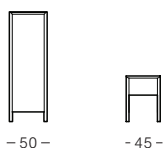

Storage & Beds

Sideboard

Drawer (Regular)

Tallboy

Console

Entertainment

Drawer (Large)

Night Table (Single Drawer)

King: (183W x 203L)
Queen: (153W x 203L)
King Single: (106W x 203L)

Materials

Storage: Legs, outer frame & top constructed from solid Oak. Doors, drawers & shelving veneered to match.

*Porcelain top optional on Sideboard, Console, Entertainment and Night Tables.