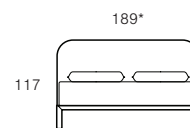

Shelving (Low)

Large (220L): OTS-SL220

Shelving (Regular)

Large (220L): OTS-SR220

Bed

*King (189W): OTB-K
Queen (159W): OTB-Q
King Single (112W): OTB-S

Technical

Discover Kett at
kettfurniture.com.au

King: (183W x 203L)
Queen: (153W x 203L)
King Single: (106W x 203L)

Materials

Storage: Legs, outer frame & top constructed from solid Oak. Doors, drawers & shelving veneered to match.

*Porcelain top optional on Sideboard, Console, Entertainment and Night Tables.