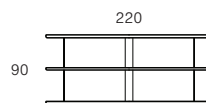

Shelving (Low)

Large (220L): OTS-SL220

Shelving (Regular)

Large (220L): OTS-SR220

Bed

*King (189W): OTB-K
Queen (159W): OTB-Q
King Single (112W): OTB-S

Technical

Discover Kett at
kettfurniture.com.au