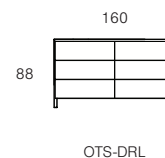

Storage & Beds

Sideboard

Drawer (Regular)

Tallboy

Console

Entertainment

Drawer (Large)

Night Table (Single Drawer)

Shelving (Low)

Large (220L): OTS-SL220

Shelving (Regular)

Large (220L): OTS-SR220

Bed

*King (189W): OTB-K
Queen (159W): OTB-Q
King Single (112W): OTB-S

Technical

Discover Kett at
kettfurniture.com.au