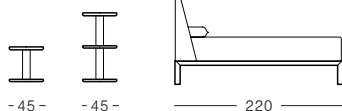

Storage & Beds

Sideboard

Drawer (Regular)

Tallboy

Console

Entertainment

Drawer (Large)

Night Table (Single Drawer)