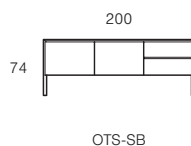

Storage & Beds

Sideboard

Drawer (Regular)

Tallboy

Console

Entertainment

Drawer (Large)

Night Table (Single Drawer)

Shelving (Low)

Shelving (Regular)

Bed

Technical

Discover Kett at
kettfurniture.com.au

Exclusive to CoshLiving
coshliving.com.au

Safety

Please refer to our recommended safety instructions upon purchase of this product.

Mattress Standards

The design of Kett beds is informed by Australian mattress standards and leading Australian mattress suppliers.

King: (183W x 203L)
Queen: (153W x 203L)
King Single: (106W x 203L)

Materials

Storage: Legs, outer frame & top constructed from solid Oak. Doors, drawers & shelving veneered to match.

*Porcelain top optional on Sideboard, Console, Entertainment and Night Tables.

Bed: Base constructed from solid Oak inclusive of posturepedic slats. Headboards can be upholstered in fabric or leather of choice.

Note: Certain mattresses may not be compatible with the design of the bed. The recommended mattress height should not exceed 320mm.

Timber Stains (Oak)

Natural, Lt Walnut, Exhibition

Porcelain

Calacatta Oro Venato (Soft Touch)
Bianco Statuario Venato (Soft Touch)
Nero Greco