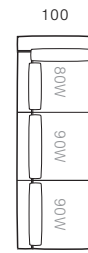

Right Coffee Unit (2 Seat)

Left End Unit (3 Seat)

Chaise Right (3 Seat)

Chaise Left (3 Seat)

Right End Unit (3 Seat)

Sofas & Modular Components

Corner Right (3 Seat)

Corner Left (3 Seat)

ADS-CNR3-A

ADS-CNL3-A

Corner Right Open (2 Seat)

Corner Left Open (2 Seat)

Corner Right Open (3 Seat)

Corner Left Open (3 Seat)

ADS-CNRR02-A

ADS-CNRL02-A

ADS-CNRR03-A

ADS-CNRL03-A

Coffee Tables

Coffee Table (Porcelain Top)

ADS-CT100-P-A

Modular Examples

Products listed from top left to bottom right

- A.
 1 x Left Coffee Unit (2 Seat) (ADS-LCU2S-A)
 1 x Corner Right Open (2 Seat) (ADS-CNRR02-A)

- B.
 1 x Left End Unit (3 Seat) (ADS-LEU3-A)
 1 x Corner Right (3 Seat) (ADS-CNRR3-A)

- C.
 1 x Left End Unit (2 Seat) (ADS-LEU2-A)
 1 x Chaise Right (3 Seat) (ADS-CNRR3-A)

- D.
 1 x Left End Unit (2 Seat) (ADS-LEU2-A)
 1 x Chaise Right (2 Seat) (ADS-CHR-A)