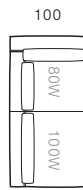

Right Coffee Unit (2 Seat)

Left End Unit (3 Seat)

Chaise Right (3 Seat)

Chaise Left (3 Seat)

Right End Unit (3 Seat)

Sofas & Modular Components

Corner Right (3 Seat)

Corner Left (3 Seat)

ADS-CNR3-A

ADS-CNL3-A

Corner Right Open (2 Seat)

Corner Left Open (2 Seat)

Corner Right Open (3 Seat)

Corner Left Open (3 Seat)

ADS-CNRR02-A

ADS-CNRL02-A

ADS-CNRR03-A

ADS-CNRL03-A

Coffee Tables

Coffee Table (Porcelain Top)

ADS-CT100-P-A

Modular Examples

Products listed from top left to bottom right

- A.
 1 x Left Coffee Unit (2 Seat) (ADS-LCU2S-A)
 1 x Corner Right Open (2 Seat) (ADS-CNRR02-A)

- B.
 1 x Left End Unit (3 Seat) (ADS-LEU3-A)
 1 x Corner Right (3 Seat) (ADS-CNRR3-A)

- C.
 1 x Left End Unit (2 Seat) (ADS-LEU2-A)
 1 x Chaise Right (3 Seat) (ADS-CNRR3-A)

- D.
 1 x Left End Unit (2 Seat) (ADS-LEU2-A)
 1 x Chaise Right (2 Seat) (ADS-CHR-A)