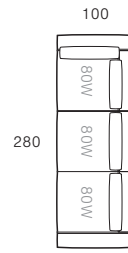

Corner Right

Left End Unit (2 Seat)

Chaise Right (2 Seat)

Chaise Left (2 Seat)

Right End Unit (2 Seat)

Left Coffee Unit (2 Seat)

Corner Right (2 Seat)

Corner Left (2 Seat)

Right Coffee Unit (2 Seat)

Left End Unit (3 Seat)

Chaise Right (3 Seat)

Chaise Left (3 Seat)

Right End Unit (3 Seat)

Sofas & Modular Components

Corner Right (3 Seat)

Corner Left (3 Seat)

ADS-CNR3-A

ADS-CNL3-A

Corner Right Open (2 Seat)

Corner Left Open (2 Seat)

Corner Right Open (3 Seat)

Corner Left Open (3 Seat)

ADS-CNRR02-A

ADS-CNRL02-A

- B.
 1 x Left End Unit (3 Seat) (ADS-LEU3-A)
 1 x Corner Right (3 Seat) (ADS-CNRR3-A)

- C.
 1 x Left End Unit (2 Seat) (ADS-LEU2-A)
 1 x Chaise Right (3 Seat) (ADS-CNRR3-A)

- D.
 1 x Left End Unit (2 Seat) (ADS-LEU2-A)
 1 x Chaise Right (2 Seat) (ADS-CHR-A)