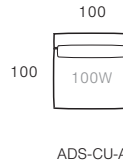

Corner Right

Left End Unit (2 Seat)

Chaise Right (2 Seat)

Chaise Left (2 Seat)

Right End Unit (2 Seat)

Left Coffee Unit (2 Seat)

Corner Right (2 Seat)

Corner Left (2 Seat)