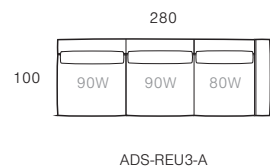

Corner Right

Left End Unit (2 Seat)

Chaise Right (2 Seat)

Chaise Left (2 Seat)

Right End Unit (2 Seat)

Left Coffee Unit (2 Seat)

Corner Right (2 Seat)

Corner Left (2 Seat)

Right Coffee Unit (2 Seat)

Left End Unit (3 Seat)

Chaise Right (3 Seat)

Chaise Left (3 Seat)

Right End Unit (3 Seat)

Sofas & Modular Components

Corner Right (3 Seat)

Corner Left (3 Seat)

ADS-CNR3-A

ADS-CNL3-A

Corner Right Open (2 Seat)

Corner Left Open (2 Seat)

Corner Right Open (3 Seat)

Corner Left Open (3 Seat)

ADS-CNRR02-A

ADS-CNRL02-A