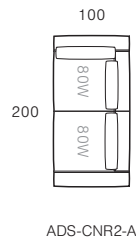

Corner Right

Left End Unit (2 Seat)

Chaise Right (2 Seat)

Chaise Left (2 Seat)

Right End Unit (2 Seat)

Left Coffee Unit (2 Seat)

Corner Right (2 Seat)

Corner Left (2 Seat)

Right Coffee Unit (2 Seat)

Left End Unit (3 Seat)

Chaise Right (3 Seat)

Chaise Left (3 Seat)

Right End Unit (3 Seat)

Sofas & Modular Components

Corner Right (3 Seat)

Corner Left (3 Seat)