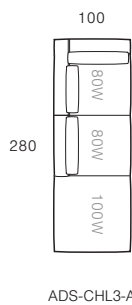

Corner Right

Left End Unit (2 Seat)

Chaise Right (2 Seat)

Chaise Left (2 Seat)

Right End Unit (2 Seat)

Left Coffee Unit (2 Seat)

Corner Right (2 Seat)

Corner Left (2 Seat)

Right Coffee Unit (2 Seat)

Left End Unit (3 Seat)

Chaise Right (3 Seat)

Chaise Left (3 Seat)

Right End Unit (3 Seat)

Sofas & Modular Components

Corner Right (3 Seat)

Corner Left (3 Seat)

ADS-CNR3-A

ADS-CNL3-A

Corner Right Open (2 Seat)

Corner Left Open (2 Seat)

Corner Right Open (3 Seat)

Corner Left Open (3 Seat)

ADS-CNRR02-A

ADS-CNRL02-A