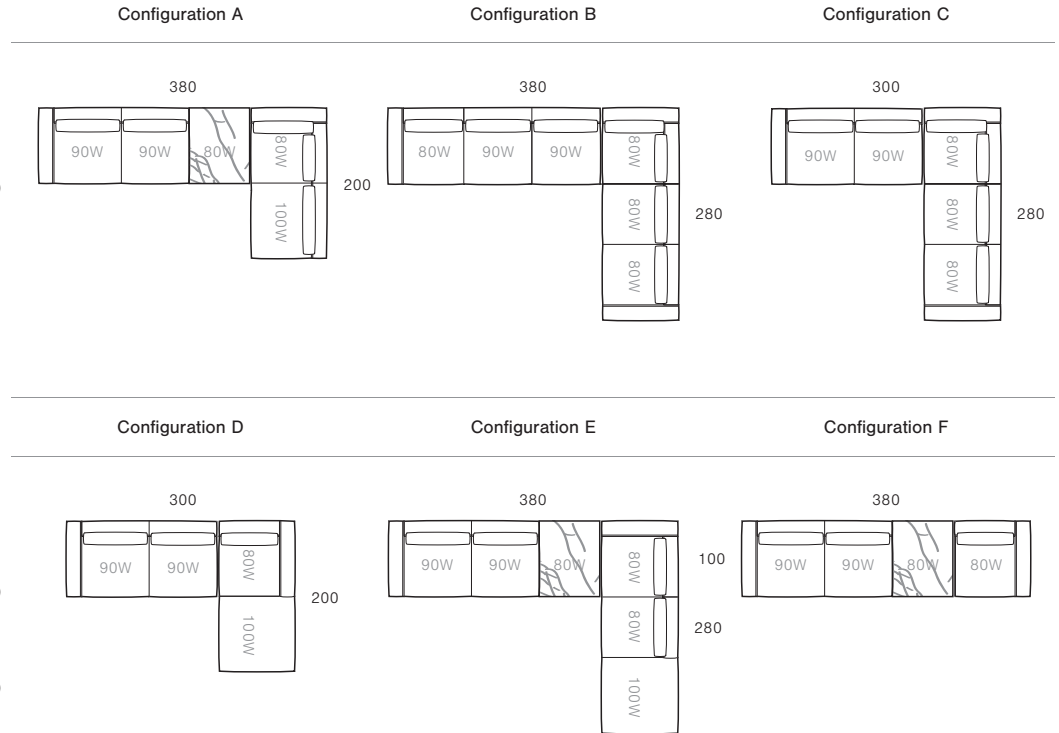

ADS-CNR3-A

ADS-CNL3-A

Corner Right Open (2 Seat)

Corner Left Open (2 Seat)

Corner Right Open (3 Seat)

Corner Left Open (3 Seat)

ADS-CNRR02-A

ADS-CNRL02-A

ADS-CNRR03-A

ADS-CNRL03-A

Coffee Tables

Coffee Table (Porcelain Top)

ADS-CT100-P-A

Modular Examples

Products listed from top left to bottom right

- A.
 1 x Left Coffee Unit (2 Seat) (ADS-LCU2S-A)
 1 x Corner Right Open (2 Seat) (ADS-CNRR02-A)

- B.
 1 x Left End Unit (3 Seat) (ADS-LEU3-A)
 1 x Corner Right (3 Seat) (ADS-CNRR3-A)

- C.
 1 x Left End Unit (2 Seat) (ADS-LEU2-A)
 1 x Chaise Right (3 Seat) (ADS-CNRR3-A)

- D.
 1 x Left End Unit (2 Seat) (ADS-LEU2-A)
 1 x Chaise Right (2 Seat) (ADS-CHR-A)

- E.
 1 x Left Coffee Unit (2 Seat) (ADS-LCU2S-A)
 1 x Chaise Right (3 Seat) (ADS-CHR3-A)

- F.
 1 x Left Coffee Unit (2 Seat) (ADS-LCU2S-A)
 1 x Corner Right (ADS-CNR-A)

Technical

Discover Kett at
kettfurniture.com.au