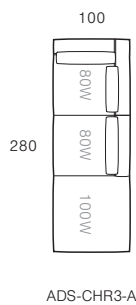

Corner Right

Left End Unit (2 Seat)

Chaise Right (2 Seat)

Chaise Left (2 Seat)

Right End Unit (2 Seat)

Left Coffee Unit (2 Seat)

Corner Right (2 Seat)

Corner Left (2 Seat)

Right Coffee Unit (2 Seat)

Left End Unit (3 Seat)

Chaise Right (3 Seat)

Chaise Left (3 Seat)

Right End Unit (3 Seat)

Sofas & Modular Components

Corner Right (3 Seat)

Corner Left (3 Seat)