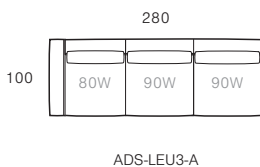

Corner Right

Left End Unit (2 Seat)

Chaise Right (2 Seat)

Chaise Left (2 Seat)

Right End Unit (2 Seat)

Left Coffee Unit (2 Seat)

Corner Right (2 Seat)

Corner Left (2 Seat)

Right Coffee Unit (2 Seat)

Left End Unit (3 Seat)

Chaise Right (3 Seat)

Chaise Left (3 Seat)

Right End Unit (3 Seat)

Sofas & Modular Components

Corner Right (3 Seat)

Corner Left (3 Seat)

ADS-CNR3-A

ADS-CNL3-A

Corner Right Open (2 Seat)

Corner Left Open (2 Seat)

Corner Right Open (3 Seat)

Corner Left Open (3 Seat)

ADS-CNRR02-A

ADS-CNRL02-A