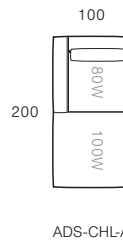

Corner Right

Left End Unit (2 Seat)

Chaise Right (2 Seat)

Chaise Left (2 Seat)

Right End Unit (2 Seat)

Left Coffee Unit (2 Seat)

Corner Right (2 Seat)

Corner Left (2 Seat)

Right Coffee Unit (2 Seat)

Left End Unit (3 Seat)

Chaise Right (3 Seat)

Chaise Left (3 Seat)

Right End Unit (3 Seat)

Sofas & Modular Components

Corner Right (3 Seat)

Corner Left (3 Seat)

ADS-CNR3-A

ADS-CNL3-A

Corner Right Open (2 Seat)

Corner Left Open (2 Seat)

Corner Right Open (3 Seat)

Corner Left Open (3 Seat)

ADS-CNRR02-A

ADS-CNRL02-A