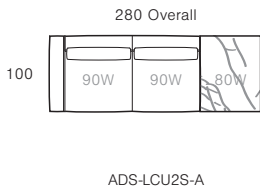

Corner Right

Left End Unit (2 Seat)

Chaise Right (2 Seat)

Chaise Left (2 Seat)

Right End Unit (2 Seat)

Left Coffee Unit (2 Seat)

Corner Right (2 Seat)

Corner Left (2 Seat)

Right Coffee Unit (2 Seat)

Left End Unit (3 Seat)

Chaise Right (3 Seat)

Chaise Left (3 Seat)

Right End Unit (3 Seat)

Sofas & Modular Components

Corner Right (3 Seat)

Corner Left (3 Seat)

ADS-CNR3-A

ADS-CNL3-A

Corner Right Open (2 Seat)

Corner Left Open (2 Seat)

Corner Right Open (3 Seat)

Corner Left Open (3 Seat)

ADS-CNRR02-A

ADS-CNRL02-A