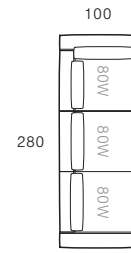

Corner Right

Left End Unit (2 Seat)

Chaise Right (2 Seat)

Chaise Left (2 Seat)

Right End Unit (2 Seat)

Left Coffee Unit (2 Seat)

Corner Right (2 Seat)

Corner Left (2 Seat)

Right Coffee Unit (2 Seat)

Left End Unit (3 Seat)

Chaise Right (3 Seat)

Chaise Left (3 Seat)

Right End Unit (3 Seat)

Sofas & Modular Components

Corner Right (3 Seat)

Corner Left (3 Seat)

ADS-CNR3-A

ADS-CNL3-A

Corner Right Open (2 Seat)

Corner Left Open (2 Seat)

Corner Right Open (3 Seat)

Corner Left Open (3 Seat)

ADS-CNRR02-A

ADS-CNRL02-A