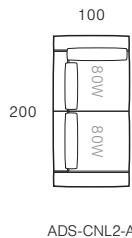

Corner Right

Left End Unit (2 Seat)

Chaise Right (2 Seat)

Chaise Left (2 Seat)

Right End Unit (2 Seat)

Left Coffee Unit (2 Seat)

Corner Right (2 Seat)

Corner Left (2 Seat)

Right Coffee Unit (2 Seat)

Left End Unit (3 Seat)

Chaise Right (3 Seat)

Chaise Left (3 Seat)

Right End Unit (3 Seat)

Sofas & Modular Components

Corner Right (3 Seat)

Corner Left (3 Seat)