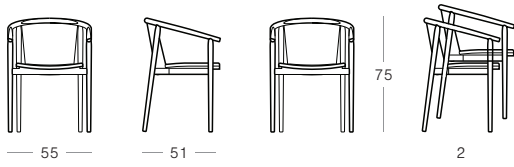

Otway

Designed by Justin Hutchinson
for Kett Studio
2017

Dining

**Towering Mountain Ash, settled fern gullies and
dappled light through a forest canopy.**

The Otway Collection is defined by its soft timber profile. Encompassing refined dining tables with porcelain tops, a selection of sideboards, bed suites and occasional pieces.

Chairs

Armchair

OT-AC

Tables

Dining Table

Porcelain

OT-T180-C
Seats 4 - 6

OT-T220-C
Seats 6 - 8

OT-T280-C
Seats 8 - 10

OT-T300-C
Seats 8 - 10

Solid Timber

OT-T160-S
Seats 4-8

OT-T180-S
Seats 4 - 6

OT-T220-S
Seats 6 - 8

OT-T240-S
Seats 6 - 8

OT-T280-S
Seats 8 - 10