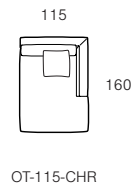

Sofas, Chairs & Ottomans

2 Seater (950mm Seat)

3 Seater (700mm Seat)

3 Seater (800mm Seat)

Lounge Chair

Ottoman (900mm)

Ottoman (700mm Seat)

Ottoman (800mm Seat)

Modular Components

Sofa Left Arm

Chaise Right

Seat Cushion Size - 950mm

Sofa Left Arm

Sofa Left Arm

Corner Sofa Right Arm

Chaise Sofa Right