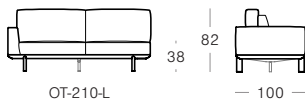

Sofas, Chairs & Ottomans

2 Seater (950mm Seat)

3 Seater (700mm Seat)

3 Seater (800mm Seat)

Lounge Chair

Ottoman (900mm)

Ottoman (700mm Seat)

Ottoman (800mm Seat)

Modular Components

Sofa Left Arm

Chaise Right

Seat Cushion Size - 950mm

Sofa Left Arm

Sofa Left Arm

Corner Sofa Right Arm

Chaise Sofa Right

Chaise Right

Seat Cushion Size - 800mm

Trestle Coffee Table (Square)

Trestle Coffee Table (Rectangular)

Side Table

Coffee Table (Round)

Modular Examples

Products listed from top left to bottom right