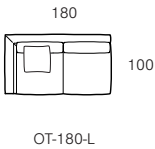

Sofas, Chairs & Ottomans

2 Seater (950mm Seat)

3 Seater (700mm Seat)

3 Seater (800mm Seat)

Lounge Chair

Ottoman (900mm)

Ottoman (700mm Seat)

Ottoman (800mm Seat)

Modular Components

Sofa Left Arm

Chaise Right

Seat Cushion Size - 950mm

Sofa Left Arm

Sofa Left Arm

Corner Sofa Right Arm

Chaise Sofa Right

Chaise Right

Seat Cushion Size - 800mm

Trestle Coffee Table (Square)

Trestle Coffee Table (Rectangular)

Side Table

Coffee Table (Round)

Modular Examples

Products listed from top left to bottom right