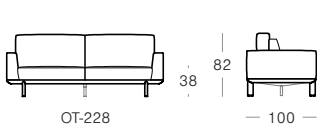

Sofas, Chairs & Ottomans

2 Seater (950mm Seat)

3 Seater (700mm Seat)

3 Seater (800mm Seat)

Lounge Chair

Ottoman (900mm)

Ottoman (700mm Seat)

Ottoman (800mm Seat)

Modular Components

Sofa Left Arm

Chaise Right

Seat Cushion Size - 950mm

Sofa Left Arm

Sofa Left Arm

Corner Sofa Right Arm

Chaise Sofa Right

Chaise Right

Seat Cushion Size - 800mm

Trestle Coffee Table (Square)

Trestle Coffee Table (Rectangular)

Side Table

Coffee Table (Round)

Modular Examples

Products listed from top left to bottom right