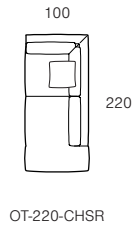

Sofas, Chairs & Ottomans

2 Seater (950mm Seat)

3 Seater (700mm Seat)

3 Seater (800mm Seat)

Lounge Chair

Ottoman (900mm)

Ottoman (700mm Seat)

Ottoman (800mm Seat)

Modular Components

Sofa Left Arm

Chaise Right

Seat Cushion Size - 950mm

Sofa Left Arm

Sofa Left Arm

Corner Sofa Right Arm

Chaise Sofa Right

Chaise Right

Seat Cushion Size - 800mm

Trestle Coffee Table (Square)

Trestle Coffee Table (Rectangular)

Side Table

Coffee Table (Round)

Modular Examples

Products listed from top left to bottom right