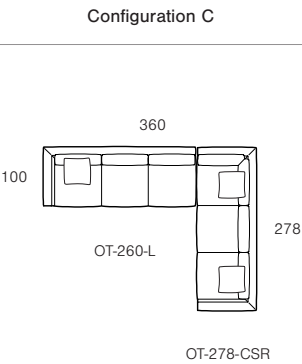

Modular Components

Sofa Left Arm

Chaise Right

Seat Cushion Size - 950mm

Sofa Left Arm

Sofa Left Arm

Corner Sofa Right Arm

Chaise Sofa Right

Chaise Right

Seat Cushion Size - 800mm

Trestle Coffee Table (Square)

Trestle Coffee Table (Rectangular)

Side Table

Coffee Table (Round)

Modular Examples

Products listed from top left to bottom right

- A.
 1 x Sofa Left Arm (OT-210-L)
 1 x Chaise Right (OT-115-CHR)

- B.
 1 x Chaise Left (OT-115-CHL)
 1 x Sofa Right Arm (OT-210-R)

- C.
 1 x Sofa Left Arm (OT-260-L)
 1 x Corner Sofa Right Arm (OT-278-CSR)

Ordering Instructions
 The Otway sofa collection is available in a range of sizes and configurations, as shown.
 When selecting modular components, we advise selecting units from the same seat cushion size series.
 Modular components are available in left (L) or (R) facing configurations and (C) indicates corner unit.
 Add 'L' or 'R' to the end of product codes to specify their configuration. E.g. OT-210-L or OT-210-R