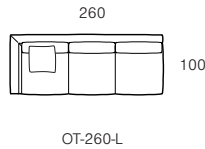

Sofas, Chairs & Ottomans

2 Seater (950mm Seat)

3 Seater (700mm Seat)

3 Seater (800mm Seat)

Lounge Chair

Ottoman (900mm)

Ottoman (700mm Seat)

Ottoman (800mm Seat)

Modular Components

Sofa Left Arm

Chaise Right

Seat Cushion Size - 950mm

Sofa Left Arm

Sofa Left Arm

Corner Sofa Right Arm

Chaise Sofa Right

Chaise Right

Seat Cushion Size - 800mm

Trestle Coffee Table (Square)

Trestle Coffee Table (Rectangular)

Side Table

Coffee Table (Round)

Modular Examples

Products listed from top left to bottom right