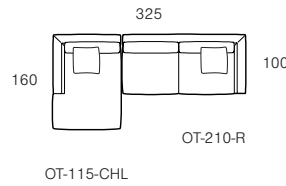

Modular Components

Sofa Left Arm

Chaise Right

Seat Cushion Size - 950mm

Sofa Left Arm

Sofa Left Arm

Corner Sofa Right Arm

Chaise Sofa Right

Chaise Right

Seat Cushion Size - 800mm

Trestle Coffee Table (Square)

Trestle Coffee Table (Rectangular)

Side Table

Coffee Table (Round)

Modular Examples

Products listed from top left to bottom right

- A.
 1 x Sofa Left Arm (OT-210-L)
 1 x Chaise Right (OT-115-CHR)

- B.
 1 x Chaise Left (OT-115-CHL)
 1 x Sofa Right Arm (OT-210-R)

- C.
 1 x Sofa Left Arm (OT-260-L)
 1 x Corner Sofa Right Arm (OT-278-CSR)