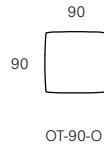

Sofas, Chairs & Ottomans

2 Seater (950mm Seat)

3 Seater (700mm Seat)

3 Seater (800mm Seat)

Lounge Chair

Ottoman (900mm)

Ottoman (700mm Seat)

Ottoman (800mm Seat)