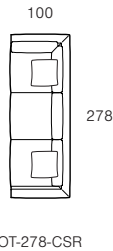

Sofas, Chairs & Ottomans

2 Seater (950mm Seat)

3 Seater (700mm Seat)

3 Seater (800mm Seat)

Lounge Chair

Ottoman (900mm)

Ottoman (700mm Seat)

Ottoman (800mm Seat)

Modular Components

Sofa Left Arm

Chaise Right

Seat Cushion Size - 950mm

Sofa Left Arm

Sofa Left Arm

Corner Sofa Right Arm

Chaise Sofa Right

Chaise Right

Seat Cushion Size - 800mm

Trestle Coffee Table (Square)

Trestle Coffee Table (Rectangular)

Side Table

Coffee Table (Round)

Modular Examples

Products listed from top left to bottom right

- A.
 1 x Sofa Left Arm (OT-210-L)
 1 x Chaise Right (OT-115-CHR)

- B.
 1 x Chaise Left (OT-115-CHL)
 1 x Sofa Right Arm (OT-210-R)

- C.
 1 x Sofa Left Arm (OT-260-L)
 1 x Corner Sofa Right Arm (OT-278-CSR)