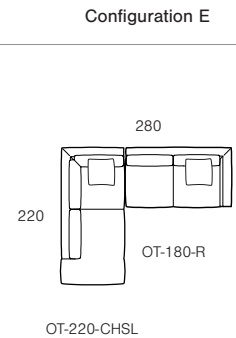

Technical

Discover Kett at
kettfurniture.com.au
Exclusive to CoshLiving
coshliving.com.au

Ordering Instructions
The Otway sofa collection is available in a range of sizes and configurations, as shown.
When selecting modular components, we advise selecting units from the same seat cushion size series.
Modular components are available in left (L) or (R) facing configurations and (C) indicates corner unit.
Add 'L' or 'R' to the end of product codes to specify their configuration. E.g. OT-210-L or OT-210-R

Materials
Sofas: The sofa's seat support is a sprung steel frame system, with the base and legs are crafted from solid Oak. Back cushions consist of a feather down composition, whilst seat cushions comprise of a premium foam inner core and luxury feather down tops, providing ultimate comfort.

Coffee Table: Timber base constructed from Solid Oak, choose from 3 Porcelain tops. Round Coffee tables & Side Tables are available in 2 height variations.
Trestle Table: Timber base & Top constructed from Solid Oak.
Timber Stains
Natural Oak, Lt Walnut, Exhibition
Porcelain
Calacatta Oro Venato (Soft Touch)
Bianco Statuario Venato (Soft Touch)
Nero Greco (Soft Touch)

Fabrics / Leathers
Choose from a premium range of curated fabrics and leathers.