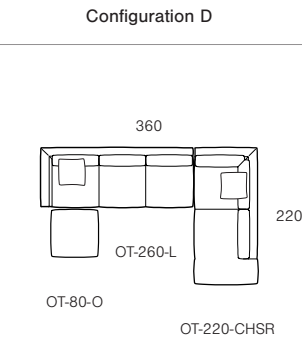

- E.
  1 x Sofa Right Arm (OT-180-R)
  1 x Chaise Sofa Left (OT-220-CHSL)