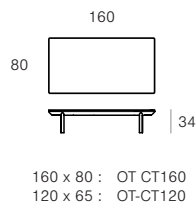

Modular Components

Sofa Left Arm

Chaise Right

Seat Cushion Size - 950mm

Sofa Left Arm

Sofa Left Arm

Corner Sofa Right Arm

Chaise Sofa Right

Chaise Right

Seat Cushion Size - 800mm

Trestle Coffee Table (Square)

Trestle Coffee Table (Rectangular)

Side Table

Coffee Table (Round)

Modular Examples

Products listed from top left to bottom right

- A.
 1 x Sofa Left Arm (OT-210-L)
 1 x Chaise Right (OT-115-CHR)

- B.
 1 x Chaise Left (OT-115-CHL)
 1 x Sofa Right Arm (OT-210-R)

- C.
 1 x Sofa Left Arm (OT-260-L)
 1 x Corner Sofa Right Arm (OT-278-CSR)