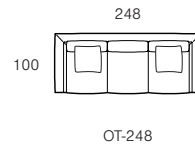

Sofas, Chairs & Ottomans

2 Seater (950mm Seat)

3 Seater (700mm Seat)

3 Seater (800mm Seat)

Lounge Chair

Ottoman (900mm)

Ottoman (700mm Seat)

Ottoman (800mm Seat)

Modular Components

Sofa Left Arm

Chaise Right

Seat Cushion Size - 950mm

Sofa Left Arm

Sofa Left Arm

Corner Sofa Right Arm

Chaise Sofa Right

Chaise Right

Seat Cushion Size - 800mm

Trestle Coffee Table (Square)

Trestle Coffee Table (Rectangular)

Side Table

Coffee Table (Round)

Modular Examples

Products listed from top left to bottom right