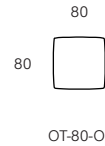

Sofas, Chairs & Ottomans

2 Seater (950mm Seat)

3 Seater (700mm Seat)

3 Seater (800mm Seat)

Lounge Chair

Ottoman (900mm)

Ottoman (700mm Seat)

Ottoman (800mm Seat)