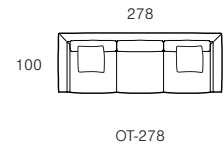

Sofas, Chairs & Ottomans

2 Seater (950mm Seat)

3 Seater (700mm Seat)

3 Seater (800mm Seat)

Lounge Chair

Ottoman (900mm)

Ottoman (700mm Seat)

Ottoman (800mm Seat)

Modular Components

Sofa Left Arm

Chaise Right

Seat Cushion Size - 950mm

Sofa Left Arm

Sofa Left Arm

Corner Sofa Right Arm

Chaise Sofa Right

Chaise Right

Seat Cushion Size - 800mm

Trestle Coffee Table (Square)

Trestle Coffee Table (Rectangular)

Side Table

Coffee Table (Round)

Modular Examples

Products listed from top left to bottom right