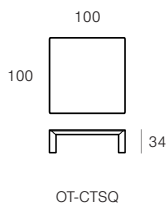

Sofas, Chairs & Ottomans

2 Seater (950mm Seat)

3 Seater (700mm Seat)

3 Seater (800mm Seat)

Lounge Chair

Ottoman (900mm)

Ottoman (700mm Seat)

Ottoman (800mm Seat)

Modular Components

Sofa Left Arm

Chaise Right

Seat Cushion Size - 950mm

Sofa Left Arm

Sofa Left Arm

Corner Sofa Right Arm

Chaise Sofa Right

Chaise Right

Seat Cushion Size - 800mm

Trestle Coffee Table (Square)

Trestle Coffee Table (Rectangular)

Side Table

Coffee Table (Round)

Modular Examples

Products listed from top left to bottom right

- A.
 1 x Sofa Left Arm (OT-210-L)
 1 x Chaise Right (OT-115-CHR)

- B.
 1 x Chaise Left (OT-115-CHL)
 1 x Sofa Right Arm (OT-210-R)

- C.
 1 x Sofa Left Arm (OT-260-L)
 1 x Corner Sofa Right Arm (OT-278-CSR)