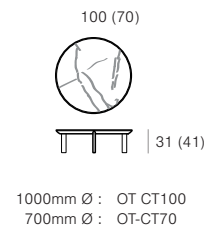

Modular Components

Sofa Left Arm

Chaise Right

Seat Cushion Size - 950mm

Sofa Left Arm

Sofa Left Arm

Corner Sofa Right Arm

Chaise Sofa Right

Chaise Right

Seat Cushion Size - 800mm

Trestle Coffee Table (Square)

Trestle Coffee Table (Rectangular)

Side Table

Coffee Table (Round)

Modular Examples

Products listed from top left to bottom right