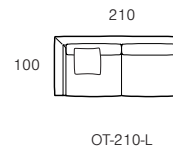

Sofas, Chairs & Ottomans

2 Seater (950mm Seat)

3 Seater (700mm Seat)

3 Seater (800mm Seat)

Lounge Chair

Ottoman (900mm)

Ottoman (700mm Seat)

Ottoman (800mm Seat)

Modular Components

Sofa Left Arm

Chaise Right

Seat Cushion Size - 950mm

Sofa Left Arm

Sofa Left Arm

Corner Sofa Right Arm

Chaise Sofa Right