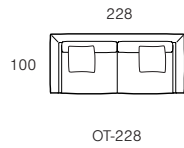

Sofas, Chairs & Ottomans

2 Seater (950mm Seat)

3 Seater (700mm Seat)

3 Seater (800mm Seat)

Lounge Chair

Ottoman (900mm)

Ottoman (700mm Seat)

Ottoman (800mm Seat)

Modular Components

Sofa Left Arm

Chaise Right

Seat Cushion Size - 950mm

Sofa Left Arm

Sofa Left Arm

Corner Sofa Right Arm

Chaise Sofa Right

Chaise Right

Seat Cushion Size - 800mm

Trestle Coffee Table (Square)

Trestle Coffee Table (Rectangular)

Side Table

Coffee Table (Round)

Modular Examples

Products listed from top left to bottom right