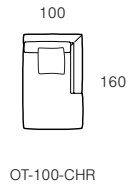

Sofas, Chairs & Ottomans

2 Seater (950mm Seat)

3 Seater (700mm Seat)

3 Seater (800mm Seat)

Lounge Chair

Ottoman (900mm)

Ottoman (700mm Seat)

Ottoman (800mm Seat)

Modular Components

Sofa Left Arm

Chaise Right

Seat Cushion Size - 950mm

Sofa Left Arm

Sofa Left Arm

Corner Sofa Right Arm

Chaise Sofa Right

Chaise Right

Seat Cushion Size - 800mm

Trestle Coffee Table (Square)

Trestle Coffee Table (Rectangular)

Side Table

Coffee Table (Round)

Modular Examples

Products listed from top left to bottom right