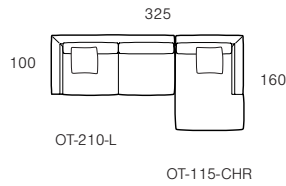

Modular Components

Sofa Left Arm

Chaise Right

Seat Cushion Size - 950mm

Sofa Left Arm

Sofa Left Arm

Corner Sofa Right Arm

Chaise Sofa Right

Chaise Right

Seat Cushion Size - 800mm

Trestle Coffee Table (Square)

Trestle Coffee Table (Rectangular)

Side Table

Coffee Table (Round)

Modular Examples

Products listed from top left to bottom right

- A.
 1 x Sofa Left Arm (OT-210-L)
 1 x Chaise Right (OT-115-CHR)

- B.
 1 x Chaise Left (OT-115-CHL)
 1 x Sofa Right Arm (OT-210-R)

- C.
 1 x Sofa Left Arm (OT-260-L)
 1 x Corner Sofa Right Arm (OT-278-CSR)