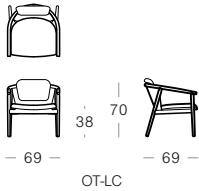

Sofas, Chairs & Ottomans

2 Seater (950mm Seat)

3 Seater (700mm Seat)

3 Seater (800mm Seat)

Lounge Chair

Ottoman (900mm)

Ottoman (700mm Seat)

Ottoman (800mm Seat)

Modular Components

Sofa Left Arm

Chaise Right

Seat Cushion Size - 950mm

Sofa Left Arm

Sofa Left Arm

Corner Sofa Right Arm

Chaise Sofa Right

Chaise Right

Seat Cushion Size - 800mm

Trestle Coffee Table (Square)

Trestle Coffee Table (Rectangular)

Side Table

Coffee Table (Round)

Modular Examples

Products listed from top left to bottom right

Ordering Instructions
 The Otway sofa collection is available in a range of sizes and configurations, as shown.
 When selecting modular components, we advise selecting units from the same seat cushion size series.
 Modular components are available in left (L) or (R) facing configurations and (C) indicates corner unit.
 Add 'L' or 'R' to the end of product codes to specify their configuration. E.g. OT-210-L or OT-210-R