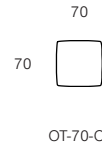

Sofas, Chairs & Ottomans

2 Seater (950mm Seat)

3 Seater (700mm Seat)

3 Seater (800mm Seat)

Lounge Chair

Ottoman (900mm)

Ottoman (700mm Seat)

Ottoman (800mm Seat)

Modular Components

Sofa Left Arm

Chaise Right

Seat Cushion Size - 950mm

Sofa Left Arm

Sofa Left Arm

Corner Sofa Right Arm

Chaise Sofa Right