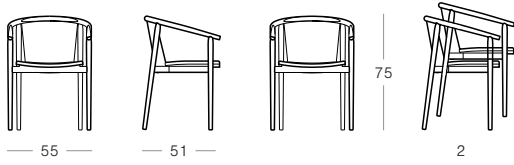

Otway

Designed by Justin Hutchinson
for Kett Studio
2017

Dining

**Towering Mountain Ash, settled fern gullies and
dappled light through a forest canopy.**

The Otway Collection is defined by its soft timber profile. Encompassing refined dining tables with porcelain tops, a selection of sideboards, bed suites and occasional pieces.

Chairs

Armchair

OT-AC

Tables

Dining Table

Porcelain

OT-T180-C
Seats 4 - 6

OT-T220-C
Seats 6 - 8

OT-T280-C
Seats 8 - 10

OT-T300-C
Seats 8 - 10

Solid Timber

OT-T180-S
Seats 4 - 6

OT-T220-S
Seats 6 - 8

OT-T240-S
Seats 6 - 8

OT-T280-S
Seats 8 - 10

OT-T300-S
Seats 8 - 10