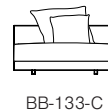

Boxed Throw Cushions

Center - 1 unit 75cm & 1 unit 55cm
2 Seater - 2 units 75cm & 1 unit 55cm
3 Seater - 2 units 75cm & 2 unit 55cm

Set & Modular Sofas - Standard

1 Seater L (1100mm Seat) 1 Seater C (1100mm Seat) 1 Seater R (1100mm Seat)

Boxed Throw Cushions

Center - 1 unit 75cm & 1 unit 55cm
 2 Seater - 2 units 75cm & 1 unit 55cm
 3 Seater - 2 units 75cm & 2 unit 55cm

Modular Examples

Configuration A

Configuration B

Configuration C

Products listed from top left to bottom right