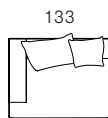

Set & Modular Sofas

2 Seater (1600mm Seat)

2 Seater (1800mm Seat)

3 Seater (1000mm Seat)

3 Seater (1100mm Seat)

Set & Modular Sofas - Standard

1 Seater L (1000mm Seat)

1 Seater C (1000mm Seat)

Boxed Throw Cushions

Center - 1 unit 75cm & 1 unit 55cm
2 Seater - 2 units 75cm & 1 unit 55cm
3 Seater - 2 units 75cm & 2 unit 55cm

Set & Modular Sofas - Standard

1 Seater L (1100mm Seat) 1 Seater C (1100mm Seat) 1 Seater R (1100mm Seat)

Boxed Throw Cushions

Center - 1 unit 75cm & 1 unit 55cm
 2 Seater - 2 units 75cm & 1 unit 55cm
 3 Seater - 2 units 75cm & 2 unit 55cm

Modular Examples

Configuration A

Configuration B

Configuration C

Products listed from top left to bottom right