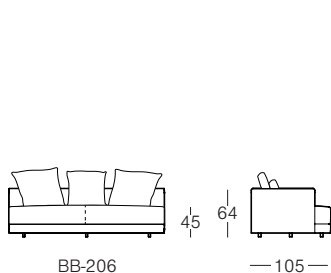

Set & Modular Sofas

2 Seater (1600mm Seat)

2 Seater (1800mm Seat)

3 Seater (1000mm Seat)

3 Seater (1100mm Seat)

Set & Modular Sofas - Standard

1 Seater L (1000mm Seat)

1 Seater C (1000mm Seat)

Boxed Throw Cushions

Center - 1 unit 75cm & 1 unit 55cm
2 Seater - 2 units 75cm & 1 unit 55cm
3 Seater - 2 units 75cm & 2 unit 55cm

Set & Modular Sofas - Standard

1 Seater L (1100mm Seat) 1 Seater C (1100mm Seat) 1 Seater R (1100mm Seat)

Boxed Throw Cushions

Center - 1 unit 75cm & 1 unit 55cm
 2 Seater - 2 units 75cm & 1 unit 55cm
 3 Seater - 2 units 75cm & 2 unit 55cm

Modular Examples

Configuration A

Configuration B

Configuration C

Products listed from top left to bottom right