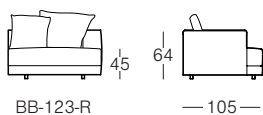

Set & Modular Sofas - Standard

1 Seater L (1000mm Seat)

1 Seater C (1000mm Seat)

1 Seater R (1000mm Seat)