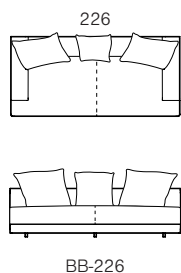

Set & Modular Sofas

2 Seater (1600mm Seat)

2 Seater (1800mm Seat)

3 Seater (1000mm Seat)

3 Seater (1100mm Seat)

Set & Modular Sofas - Standard

1 Seater L (1000mm Seat)

1 Seater C (1000mm Seat)

Boxed Throw Cushions

Center - 1 unit 75cm & 1 unit 55cm
2 Seater - 2 units 75cm & 1 unit 55cm
3 Seater - 2 units 75cm & 2 unit 55cm

Set & Modular Sofas - Standard

1 Seater L (1100mm Seat) 1 Seater C (1100mm Seat) 1 Seater R (1100mm Seat)

Boxed Throw Cushions

Center - 1 unit 75cm & 1 unit 55cm
 2 Seater - 2 units 75cm & 1 unit 55cm
 3 Seater - 2 units 75cm & 2 unit 55cm

Modular Examples

Configuration A

Configuration B

Configuration C

Products listed from top left to bottom right