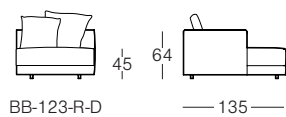

Set & Modular Sofas

2 Seater (1600mm Seat)

2 Seater (1800mm Seat)

3 Seater (1000mm Seat)

3 Seater (1100mm Seat)

Set & Modular Sofas - Standard

1 Seater L (1000mm Seat)

1 Seater C (1000mm Seat)

1 Seater R (1000mm Seat)

Set & Modular Sofas - Deep

1 Seater L D (1000mm Seat)

1 Seater C D (1000mm Seat)

1 Seater R D (1000mm Seat)

Technical

Discover Kett at
kettfurniture.com.au

Exclusive to CoshLiving
coshliving.com.au

Boxed Throw Cushions

Center - 1 unit 75cm & 1 unit 55cm
2 Seater - 2 units 75cm & 1 unit 55cm
3 Seater - 2 units 75cm & 2 unit 55cm

Set & Modular Sofas - Standard

1 Seater L (1100mm Seat) 1 Seater C (1100mm Seat) 1 Seater R (1100mm Seat)

Boxed Throw Cushions

Center - 1 unit 75cm & 1 unit 55cm
 2 Seater - 2 units 75cm & 1 unit 55cm
 3 Seater - 2 units 75cm & 2 unit 55cm

Modular Examples

Configuration A

Configuration B

Configuration C

Products listed from top left to bottom right