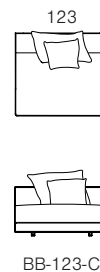

Set & Modular Sofas - Standard

1 Seater L (1000mm Seat)

1 Seater C (1000mm Seat)

1 Seater R (1000mm Seat)