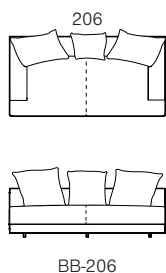

Set & Modular Sofas

2 Seater (1600mm Seat)

2 Seater (1800mm Seat)

3 Seater (1000mm Seat)

3 Seater (1100mm Seat)

Set & Modular Sofas - Standard

1 Seater L (1000mm Seat)

1 Seater C (1000mm Seat)

Boxed Throw Cushions

Center - 1 unit 75cm & 1 unit 55cm
2 Seater - 2 units 75cm & 1 unit 55cm
3 Seater - 2 units 75cm & 2 unit 55cm

Set & Modular Sofas - Standard

1 Seater L (1100mm Seat) 1 Seater C (1100mm Seat) 1 Seater R (1100mm Seat)

Boxed Throw Cushions

Center - 1 unit 75cm & 1 unit 55cm
 2 Seater - 2 units 75cm & 1 unit 55cm
 3 Seater - 2 units 75cm & 2 unit 55cm

Modular Examples

Configuration A

Configuration B

Configuration C

Products listed from top left to bottom right