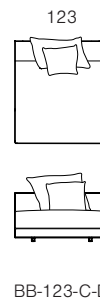

Set & Modular Sofas

2 Seater (1600mm Seat)

2 Seater (1800mm Seat)

3 Seater (1000mm Seat)

3 Seater (1100mm Seat)

Set & Modular Sofas - Standard

1 Seater L (1000mm Seat)

1 Seater C (1000mm Seat)

1 Seater R (1000mm Seat)

Set & Modular Sofas - Deep

1 Seater L D (1000mm Seat)

1 Seater C D (1000mm Seat)

1 Seater R D (1000mm Seat)

Technical

Discover Kett at
kettfurniture.com.au

Exclusive to CoshLiving
coshliving.com.au

Boxed Throw Cushions

Center - 1 unit 75cm & 1 unit 55cm
2 Seater - 2 units 75cm & 1 unit 55cm
3 Seater - 2 units 75cm & 2 unit 55cm

Set & Modular Sofas - Standard

1 Seater L (1100mm Seat) 1 Seater C (1100mm Seat) 1 Seater R (1100mm Seat)

Boxed Throw Cushions

Center - 1 unit 75cm & 1 unit 55cm
 2 Seater - 2 units 75cm & 1 unit 55cm
 3 Seater - 2 units 75cm & 2 unit 55cm

Modular Examples

Configuration A

Configuration B

Configuration C

Products listed from top left to bottom right