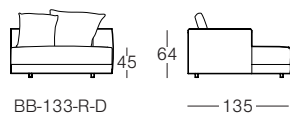

Boxed Throw Cushions

Center - 1 unit 75cm & 1 unit 55cm
2 Seater - 2 units 75cm & 1 unit 55cm
3 Seater - 2 units 75cm & 2 unit 55cm

Set & Modular Sofas - Standard

1 Seater L (1100mm Seat) 1 Seater C (1100mm Seat) 1 Seater R (1100mm Seat)

Set & Modular Sofas - Deep

1 Seater L D (1100mm Seat) 1 Seater C D (1100mm Seat) 1 Seater R D (1100mm Seat)

Technical

Discover Kett at
kettfurniture.com.au

Exclusive to CoshLiving
coshliving.com.au

Materials

Boxed Throw Cushions

Center - 1 unit 75cm & 1 unit 55cm
 2 Seater - 2 units 75cm & 1 unit 55cm
 3 Seater - 2 units 75cm & 2 unit 55cm

Modular Examples

Configuration A

Configuration B

Configuration C

Products listed from top left to bottom right