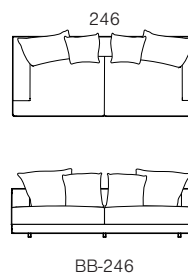

Set & Modular Sofas

2 Seater (1600mm Seat)

2 Seater (1800mm Seat)

3 Seater (1000mm Seat)

3 Seater (1100mm Seat)

Set & Modular Sofas - Standard

1 Seater L (1000mm Seat)

1 Seater C (1000mm Seat)

Boxed Throw Cushions

Center - 1 unit 75cm & 1 unit 55cm
2 Seater - 2 units 75cm & 1 unit 55cm
3 Seater - 2 units 75cm & 2 unit 55cm

Set & Modular Sofas - Standard

1 Seater L (1100mm Seat) 1 Seater C (1100mm Seat) 1 Seater R (1100mm Seat)

Boxed Throw Cushions

Center - 1 unit 75cm & 1 unit 55cm
 2 Seater - 2 units 75cm & 1 unit 55cm
 3 Seater - 2 units 75cm & 2 unit 55cm

Modular Examples

Configuration A

Configuration B

Configuration C

Products listed from top left to bottom right