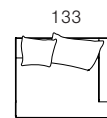

Boxed Throw Cushions

Center - 1 unit 75cm & 1 unit 55cm
2 Seater - 2 units 75cm & 1 unit 55cm
3 Seater - 2 units 75cm & 2 unit 55cm

Set & Modular Sofas - Standard

1 Seater L (1100mm Seat) 1 Seater C (1100mm Seat) 1 Seater R (1100mm Seat)

Boxed Throw Cushions

Center - 1 unit 75cm & 1 unit 55cm
 2 Seater - 2 units 75cm & 1 unit 55cm
 3 Seater - 2 units 75cm & 2 unit 55cm

Modular Examples

Configuration A

Configuration B

Configuration C

Products listed from top left to bottom right