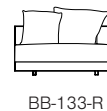

Boxed Throw Cushions

Center - 1 unit 75cm & 1 unit 55cm
2 Seater - 2 units 75cm & 1 unit 55cm
3 Seater - 2 units 75cm & 2 unit 55cm

Set & Modular Sofas - Standard

1 Seater L (1100mm Seat) 1 Seater C (1100mm Seat) 1 Seater R (1100mm Seat)

Boxed Throw Cushions

Center - 1 unit 75cm & 1 unit 55cm
 2 Seater - 2 units 75cm & 1 unit 55cm
 3 Seater - 2 units 75cm & 2 unit 55cm

Modular Examples

Configuration A

Configuration B

Configuration C

Products listed from top left to bottom right