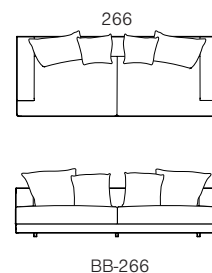

Set & Modular Sofas

2 Seater (1600mm Seat)

2 Seater (1800mm Seat)

3 Seater (1000mm Seat)

3 Seater (1100mm Seat)

Set & Modular Sofas - Standard

1 Seater L (1000mm Seat)

1 Seater C (1000mm Seat)

Boxed Throw Cushions

Center - 1 unit 75cm & 1 unit 55cm
2 Seater - 2 units 75cm & 1 unit 55cm
3 Seater - 2 units 75cm & 2 unit 55cm

Set & Modular Sofas - Standard

1 Seater L (1100mm Seat) 1 Seater C (1100mm Seat) 1 Seater R (1100mm Seat)

Boxed Throw Cushions

Center - 1 unit 75cm & 1 unit 55cm
 2 Seater - 2 units 75cm & 1 unit 55cm
 3 Seater - 2 units 75cm & 2 unit 55cm

Modular Examples

Configuration A

Configuration B

Configuration C

Products listed from top left to bottom right