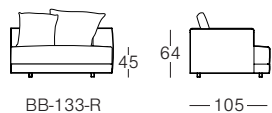

Boxed Throw Cushions

Center - 1 unit 75cm & 1 unit 55cm
2 Seater - 2 units 75cm & 1 unit 55cm
3 Seater - 2 units 75cm & 2 unit 55cm

Set & Modular Sofas - Standard

1 Seater L (1100mm Seat) 1 Seater C (1100mm Seat) 1 Seater R (1100mm Seat)

Boxed Throw Cushions

Center - 1 unit 75cm & 1 unit 55cm
 2 Seater - 2 units 75cm & 1 unit 55cm
 3 Seater - 2 units 75cm & 2 unit 55cm

Modular Examples

Configuration A

Configuration B

Configuration C

Products listed from top left to bottom right