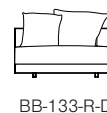

Boxed Throw Cushions

Center - 1 unit 75cm & 1 unit 55cm
2 Seater - 2 units 75cm & 1 unit 55cm
3 Seater - 2 units 75cm & 2 unit 55cm

Set & Modular Sofas - Standard

1 Seater L (1100mm Seat) 1 Seater C (1100mm Seat) 1 Seater R (1100mm Seat)

Set & Modular Sofas - Deep

1 Seater L D (1100mm Seat) 1 Seater C D (1100mm Seat) 1 Seater R D (1100mm Seat)

Technical

Discover Kett at
kettfurniture.com.au

Exclusive to CoshLiving
coshliving.com.au

Materials

Boxed Throw Cushions

Center - 1 unit 75cm & 1 unit 55cm
 2 Seater - 2 units 75cm & 1 unit 55cm
 3 Seater - 2 units 75cm & 2 unit 55cm

Modular Examples

Configuration A

Configuration B

Configuration C

Products listed from top left to bottom right