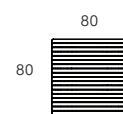

## Coffee Tables

Coffee Table (Ceramic Top)\*\*

ADB-CT80-C

Coffee Table (Teak Top)

ADB-CT80-T

ADB-CT160-C

ADB-CT160-T

\*\*Coming Soon: Available Early 2026.