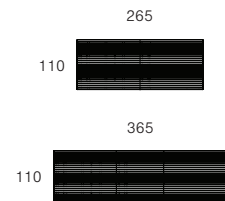

## Dining Tables

Sectional Table 265-365 (Ceramic Top)\*\*

ADB-SECT-C

Sectional Table 265-365 (Teak Top)\*

ADB-SECT-T

\*\*Coming Soon: Available Early 2026.