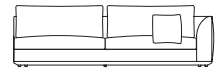

ER-264-3-CSR

102

ER-284-3-CSR

102

ER-284-2-CSR

Sofa Right Arm (800mm Seat)    Sofa Right Arm (950mm Seat)    Sofa Right Arm (700mm Seat)    Sofa Right Arm (800mm Seat)    Sofa Right Arm (1200mm Seat)

ER-182-R

ER-212-R

ER-232-R

ER-262-3-R

ER-262-2-R

Corner Left Arm (700mm Seat)    Corner Left Arm (800mm Seat)    Corner Left Arm (1200mm Seat)    Corner (800mm Seat)    Corner (30° Seat)

264

ER-264-3-CSL

284