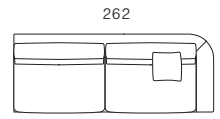

ER-262-2-L

**Corner (800mm Seat)**

**Corner Right Arm (700mm Seat)**

**Corner Right Arm (800mm Seat)**

**Corner Right Arm (1200mm Seat)**

102

ER-102-1-CS

102

ER-264-3-CSR

102

ER-284-3-CSR

102

ER-284-2-CSR

Sofa Right Arm (800mm Seat)    Sofa Right Arm (950mm Seat)    Sofa Right Arm (700mm Seat)    Sofa Right Arm (800mm Seat)    Sofa Right Arm (1200mm Seat)

ER-182-R

ER-212-R

ER-232-R

ER-262-3-R

ER-262-2-R

Corner Left Arm (700mm Seat)    Corner Left Arm (800mm Seat)    Corner Left Arm (1200mm Seat)    Corner (800mm Seat)    Corner (30° Seat)

264

ER-264-3-CSL

284