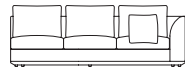

ER-264-3-CSR

102

ER-284-3-CSR

102

ER-284-2-CSR

Sofa Right Arm (800mm Seat)    Sofa Right Arm (950mm Seat)    Sofa Right Arm (700mm Seat)    Sofa Right Arm (800mm Seat)    Sofa Right Arm (1200mm Seat)

ER-182-R

ER-212-R

ER-232-R

ER-262-3-R

ER-262-2-R

Corner Left Arm (700mm Seat)    Corner Left Arm (800mm Seat)    Corner Left Arm (1200mm Seat)    Corner (800mm Seat)    Corner (30° Seat)

264

ER-264-3-CSL

284