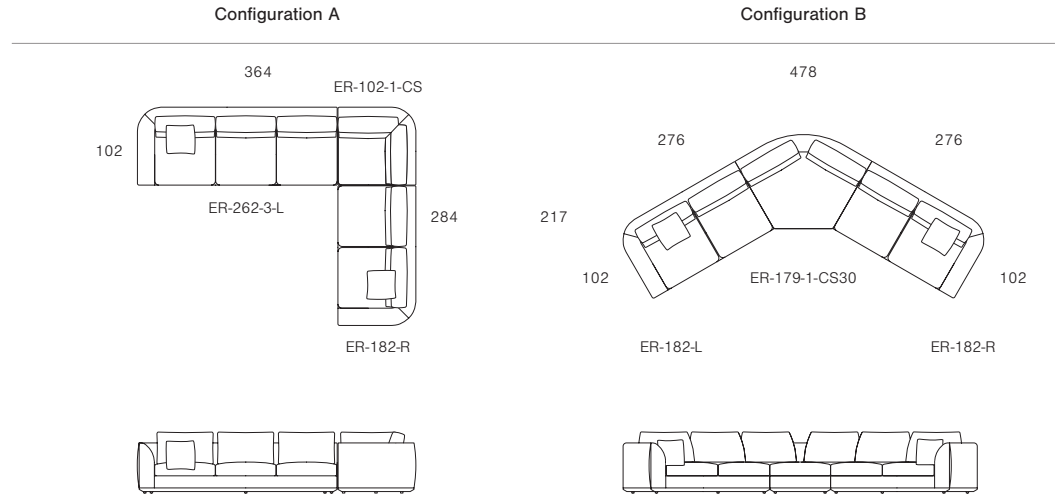

ER-212-R

ER-232-R

ER-262-3-R

ER-262-2-R

Corner Left Arm (700mm Seat)    Corner Left Arm (800mm Seat)    Corner Left Arm (1200mm Seat)    Corner (800mm Seat)    Corner (30° Seat)

264

ER-264-3-CSL

284

ER-284-3-CSL

284

ER-284-2-CSL

102

ER-102-1-CS

ER-179-1-CS30

**Modular Example**

Products listed from top left to bottom right

- A.
- 1 Sofa Left Arm 800mm Seat (ER-262-3-L)
  - 1 Corner 800mm Seat (ER-102-1-CS)
  - 1 Sofa Right Arm 800mm Seat (ER-182-R)
- B.
- 1 Sofa Left Arm 800mm Seat (ER-182-L)
  - 1 Corner 30°Seat (ER-179-1-CS30)
  - 1 Sofa Right Arm 800mm Seat (ER-182-R)