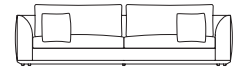

**Lounge Chair (700mm Seat)**

**Ottoman (800mm Seat)**

114

80

ER-LC

ER-OT-80

**2 Seater (950mm Seat)**

**3 Seater (700mm Seat)**

**3 Seater (800mm Seat)**

**3 Seater (1200mm Seat)**

234

ER-234-2

254

ER-254-3

284

ER-284-3

284

ER-284-2

**Sofa Left Arm (800mm Seat)**

**Sofa Left Arm (950mm Seat)**

**Sofa Left Arm (700mm Seat)**

**Sofa Left Arm (800mm Seat)**

**Sofa Left Arm (1200mm Seat)**

182