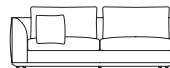

Occasional Chairs & Sofas

Lounge Chair (700mm Seat)

Ottoman (800mm Seat)

114

80

2 Seater (950mm Seat)

3 Seater (700mm Seat)

3 Seater (800mm Seat)

3 Seater (1200mm Seat)

234

254

284

284

Sofa Left Arm (800mm Seat)

Sofa Left Arm (950mm Seat)

Sofa Left Arm (700mm Seat)

Sofa Left Arm (800mm Seat)

Sofa Left Arm (1200mm Seat)

182

212

ER-212-L

232

262

262

Corner (800mm Seat)

Corner Right Arm (700mm Seat)

Corner Right Arm (800mm Seat)

Corner Right Arm (1200mm Seat)

102

102

102

102