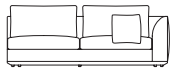

ER-264-3-CSR

102

ER-284-3-CSR

102

ER-284-2-CSR

Sofa Right Arm (800mm Seat)    Sofa Right Arm (950mm Seat)    Sofa Right Arm (700mm Seat)    Sofa Right Arm (800mm Seat)    Sofa Right Arm (1200mm Seat)

ER-182-R

ER-212-R

ER-232-R

ER-262-3-R

ER-262-2-R

Corner Left Arm (700mm Seat)    Corner Left Arm (800mm Seat)    Corner Left Arm (1200mm Seat)    Corner (800mm Seat)    Corner (30° Seat)

264

ER-264-3-CSL

284