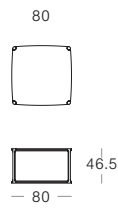

Coffee & Side  
Tables

Coffee Table (Square)

ER-CTS120-T

Coffee Table (Rectangle)

ER-CTR160-T

Side Table (Square)

ER-CT80-T

Side Table (Square)