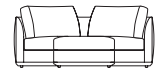

ER-284-3-CSL

284

ER-284-2-CSL

102

ER-102-1-CS

ER-179-1-CS30

**Modular Example**

Products listed from top left to bottom right

- A.
- 1 Sofa Left Arm 800mm Seat (ER-262-3-L)
  - 1 Corner 800mm Seat (ER-102-1-CS)
  - 1 Sofa Right Arm 800mm Seat (ER-182-R)
- B.
- 1 Sofa Left Arm 800mm Seat (ER-182-L)
  - 1 Corner 30°Seat (ER-179-1-CS30)
  - 1 Sofa Right Arm 800mm Seat (ER-182-R)