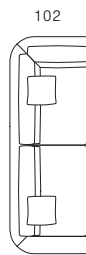

Sofa Right Arm (800mm Seat)   Sofa Right Arm (950mm Seat)   Sofa Right Arm (700mm Seat)   Sofa Right Arm (800mm Seat)   Sofa Right Arm (1200mm Seat)

Corner Left Arm (700mm Seat)   Corner Left Arm (800mm Seat)   Corner Left Arm (1200mm Seat)   Corner (800mm Seat)   Corner (30° Seat)

284