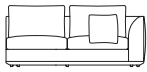

ER-264-3-CSR

102

ER-284-3-CSR

102

ER-284-2-CSR

Sofa Right Arm (800mm Seat)    Sofa Right Arm (950mm Seat)    Sofa Right Arm (700mm Seat)    Sofa Right Arm (800mm Seat)    Sofa Right Arm (1200mm Seat)

ER-182-R

ER-212-R

ER-232-R

ER-262-3-R

ER-262-2-R

Corner Left Arm (700mm Seat)    Corner Left Arm (800mm Seat)    Corner Left Arm (1200mm Seat)    Corner (800mm Seat)    Corner (30° Seat)

264

ER-264-3-CSL

284