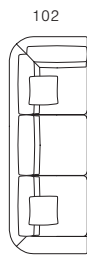

ER-262-2-L

**Corner (800mm Seat)**

**Corner Right Arm (700mm Seat)**

**Corner Right Arm (800mm Seat)**

**Corner Right Arm (1200mm Seat)**

102

ER-102-1-CS

102

ER-264-3-CSR

102

ER-284-3-CSR

102

ER-284-2-CSR

Sofa Right Arm (800mm Seat)    Sofa Right Arm (950mm Seat)    Sofa Right Arm (700mm Seat)    Sofa Right Arm (800mm Seat)    Sofa Right Arm (1200mm Seat)

ER-182-R

ER-212-R

ER-232-R

ER-262-3-R

ER-262-2-R

Corner Left Arm (700mm Seat)    Corner Left Arm (800mm Seat)    Corner Left Arm (1200mm Seat)    Corner (800mm Seat)    Corner (30° Seat)

264

ER-264-3-CSL

284

- A.
- 1 Sofa Left Arm 800mm Seat (ER-262-3-L)
  - 1 Corner 800mm Seat (ER-102-1-CS)
  - 1 Sofa Right Arm 800mm Seat (ER-182-R)
- B.
- 1 Sofa Left Arm 800mm Seat (ER-182-L)
  - 1 Corner 30°Seat (ER-179-1-CS30)
  - 1 Sofa Right Arm 800mm Seat (ER-182-R)