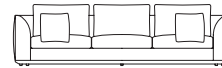

**Lounge Chair (700mm Seat)**

**Ottoman (800mm Seat)**

114

80

ER-LC

ER-OT-80

**2 Seater (950mm Seat)**

**3 Seater (700mm Seat)**

**3 Seater (800mm Seat)**

**3 Seater (1200mm Seat)**

234

ER-234-2

254

ER-254-3

284

ER-284-3

284

ER-284-2

**Sofa Left Arm (800mm Seat)**

**Sofa Left Arm (950mm Seat)**

**Sofa Left Arm (700mm Seat)**

**Sofa Left Arm (800mm Seat)**

**Sofa Left Arm (1200mm Seat)**

182