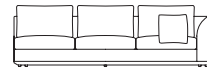

ER-264-3-CSR

102

ER-284-3-CSR

102

ER-284-2-CSR

Sofa Right Arm (800mm Seat)    Sofa Right Arm (950mm Seat)    Sofa Right Arm (700mm Seat)    Sofa Right Arm (800mm Seat)    Sofa Right Arm (1200mm Seat)

ER-182-R

ER-212-R

ER-232-R

ER-262-3-R

ER-262-2-R

Corner Left Arm (700mm Seat)    Corner Left Arm (800mm Seat)    Corner Left Arm (1200mm Seat)    Corner (800mm Seat)    Corner (30° Seat)

264

ER-264-3-CSL

284