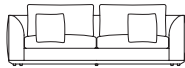

**Lounge Chair (700mm Seat)**

**Ottoman (800mm Seat)**

114

80

ER-LC

ER-OT-80

**2 Seater (950mm Seat)**

**3 Seater (700mm Seat)**

**3 Seater (800mm Seat)**

**3 Seater (1200mm Seat)**

234

ER-234-2

254

ER-254-3

284

ER-284-3

284

ER-284-2

**Sofa Left Arm (800mm Seat)**

**Sofa Left Arm (950mm Seat)**

**Sofa Left Arm (700mm Seat)**

**Sofa Left Arm (800mm Seat)**

**Sofa Left Arm (1200mm Seat)**

182