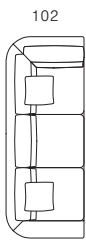

ER-262-2-L

**Corner (800mm Seat)**

**Corner Right Arm (700mm Seat)**

**Corner Right Arm (800mm Seat)**

**Corner Right Arm (1200mm Seat)**

102

ER-102-1-CS

102

ER-264-3-CSR

102

ER-284-3-CSR

102

ER-284-2-CSR

Sofa Right Arm (800mm Seat)    Sofa Right Arm (950mm Seat)    Sofa Right Arm (700mm Seat)    Sofa Right Arm (800mm Seat)    Sofa Right Arm (1200mm Seat)

ER-182-R

ER-212-R

ER-232-R

ER-262-3-R

ER-262-2-R

Corner Left Arm (700mm Seat)    Corner Left Arm (800mm Seat)    Corner Left Arm (1200mm Seat)    Corner (800mm Seat)    Corner (30° Seat)

264

ER-264-3-CSL

284

- A.
- 1 Sofa Left Arm 800mm Seat (ER-262-3-L)
  - 1 Corner 800mm Seat (ER-102-1-CS)
  - 1 Sofa Right Arm 800mm Seat (ER-182-R)
- B.
- 1 Sofa Left Arm 800mm Seat (ER-182-L)
  - 1 Corner 30°Seat (ER-179-1-CS30)
  - 1 Sofa Right Arm 800mm Seat (ER-182-R)