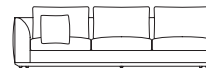

ER-262-3-L