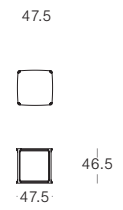

Coffee & Side  
Tables

Coffee Table (Square)

ER-CTS120-T

Coffee Table (Rectangle)

ER-CTR160-T

Side Table (Square)

ER-CT80-T

Side Table (Square)